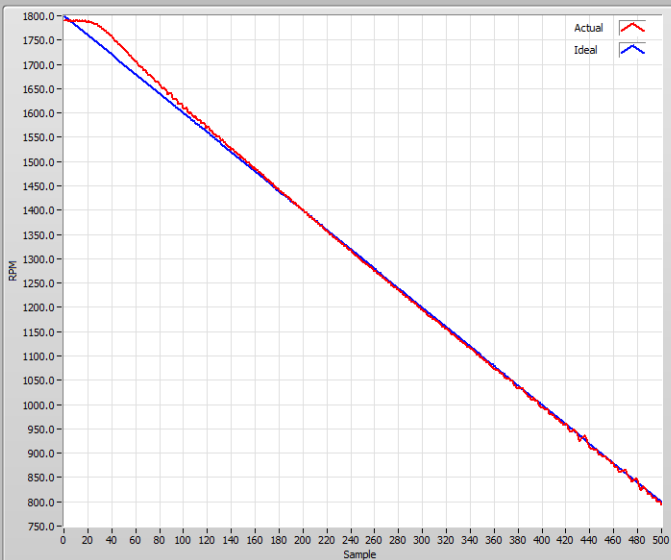

Start Configure Hardware Configure Display Configure Test Adjust PID TEST Data Graph Compare Report Security

Ramp PID Adjustment

Help

P 70

I 70

D 0

A PS

B IS

A DS

1.000 DPL

1.000 DIL

High Value 0.00

Low Value 0.00

Dwell (seconds) 2

Save Setup

Run