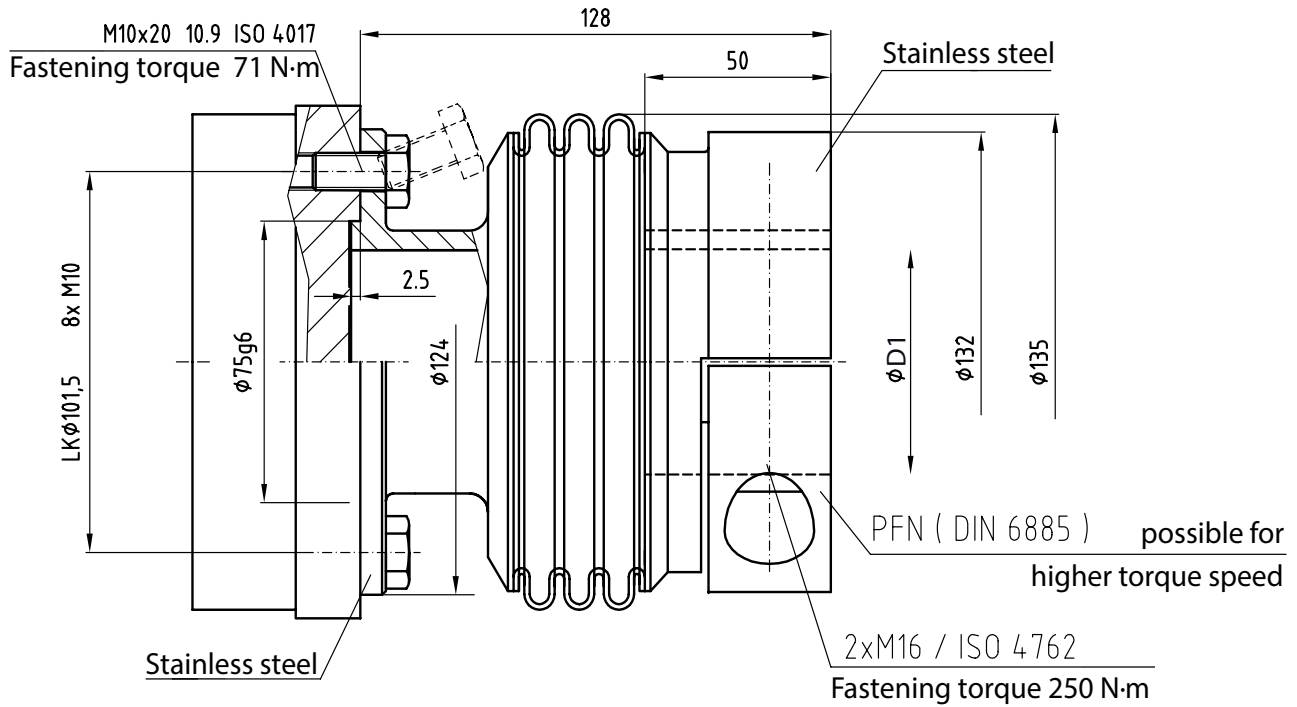

BKC-TF Series Bellow Couplings

FEATURES

- For use with Magtrol TF 309 - TF 312 and TF 213 -TF 215 Torque Flange Sensors
- Compact and light
- Easy to mount

DESIGN

- Balancing G 6.3 / ISO 1940
(G 2.5 is possible on request for higher speed)
- Aluminium and stainless steel construction

TF 310 with BKC 060

RATINGS

Coupling Model	For Torque Model	Rated Torque	Rated Torque Coupling	Max. Torque Coupling With Key	Torsional Stiffness	Moment of Inertia	Misalignment		Max. Speed G 6.3	Max. Speed G 2.5	ØD1 H7
							Axial	Radial			
	TF	N·m	N·m	N·m	N·m/rad	kg·m ²	mm	mm	rpm	rpm	mm
BKC-TF 60/xx	TF 309	20	100	200	9.31E+4	0.534E-3	0.5	0.1	10000	17000	14-35
BKC-TF 60/xx	TF 310	50	100	200	9.31E+4	0.534E-3	0.5	0.1	10000	17000	14-35
BKC-TF 150/xx	TF 311	100	200	400	4.02E+5	1.28E-3	0.5	0.1	6000	17000	19-42
BKC-TF 150/xx	TF 312	200	200	400	4.02E+5	1.28E-3	0.5	0.1	6000	17000	19-42
BKC-TF 800/xx	TF 213	500	500	1000	1.94E+6	12.7E-3	0.5	0.1	4500	13000	40-75
BKC-TF 800/xx	TF 214	1000	1000	2000	1.94E+6	12.7E-3	0.5	0.1	4500	13000	40-75
BKC-TF 1500/xx	TF 215	2000	2000	4000	5.40E+6	78.33E-3	0.5	0.1	3000	10000	50-80

BELLOW COUPLING FOR TF 309-TF 310 SENSORS

BELLOW COUPLING FOR TF 311 & TF 312 SENSORS

BELLOW COUPLING FOR TF 213-TF 214 SENSORS

BKC-TF 800/xx

BELLOW COUPLING FOR TF 215 SENSORS

BKC-TF 1500/xx

TF Torque Flange Sensor	R+W Bellow coupling	Housing diameter D1 - H7 [mm]
TF 309 and TF 310	BKC-TF 060/xx	14 - 35
TF 311 and TF 312	BKC-TF 150/xx	19 - 42
TF 213 and TF 214	BKC-TF 800/xx	40 - 75
TF 215	BKC-TF 1500/xx	50 - 80