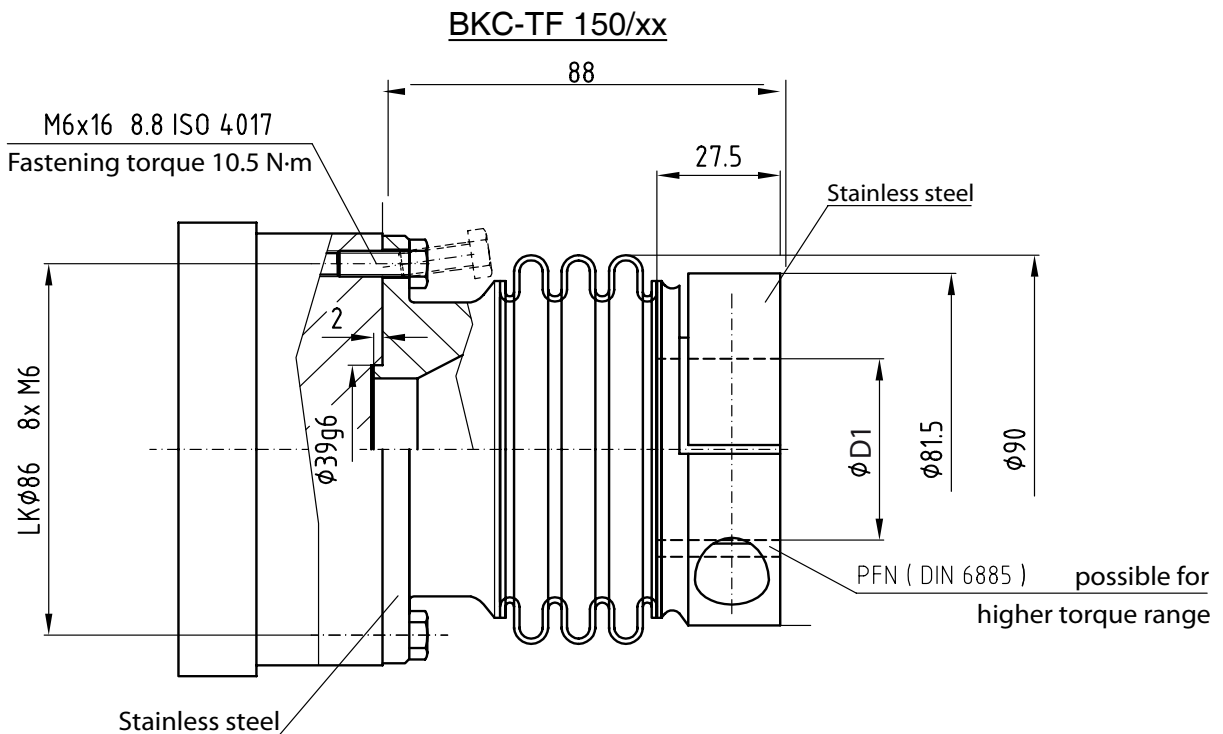

BKC-TF Series Bellow Couplings

FEATURES

- For use with Magtrol TF 309 - TF 312 and TF 213 -TF 215 Torque Flange Sensors
- Compact and light
- Easy to mount

DESIGN

- Balancing G 6.3 / ISO 1940
(G 2.5 is possible on request for higher speed)
- Aluminium and stainless steel construction

TF 310 with BKC 060

RATINGS

Coupling Model	For Torque Model	Rated Torque	Rated Torque Coupling	Max. Torque Coupling With Key	Torsional Stiffness	Moment of Inertia	Misalignment		Max. Speed G 6.3	Max. Speed G 2.5	ØD1 H7
							Axial	Radial			
	TF	N·m	N·m	N·m	N·m/rad	kg·m ²	mm	mm	rpm	rpm	mm
BKC-TF 60/xx	TF 309	20	100	200	9.31E+4	0.534E-3	0.5	0.1	10000	17000	14-35
BKC-TF 60/xx	TF 310	50	100	200	9.31E+4	0.534E-3	0.5	0.1	10000	17000	14-35
BKC-TF 150/xx	TF 311	100	200	400	4.02E+5	1.28E-3	0.5	0.1	6000	17000	19-42
BKC-TF 150/xx	TF 312	200	200	400	4.02E+5	1.28E-3	0.5	0.1	6000	17000	19-42
BKC-TF 800/xx	TF 213	500	500	1000	1.94E+6	12.7E-3	0.5	0.1	4500	13000	40-75
BKC-TF 800/xx	TF 214	1000	1000	2000	1.94E+6	12.7E-3	0.5	0.1	4500	13000	40-75
BKC-TF 1500/xx	TF 215	2000	2000	4000	5.40E+6	78.33E-3	0.5	0.1	3000	10000	50-80

BELLOW COUPLING FOR TF 309-TF 310 SENSORS

BELLOW COUPLING FOR TF 311 & TF 312 SENSORS

BELLOW COUPLING FOR TF 213-TF 214 SENSORS

BKC-TF 800/xx

BELLOW COUPLING FOR TF 215 SENSORS

BKC-TF 1500/xx

TF Torque Flange Sensor	R+W Bellow coupling	Housing diameter D1 - H7 [mm]
TF 309 and TF 310	BKC-TF 060/xx	14 - 35
TF 311 and TF 312	BKC-TF 150/xx	19 - 42
TF 213 and TF 214	BKC-TF 800/xx	40 - 75
TF 215	BKC-TF 1500/xx	50 - 80