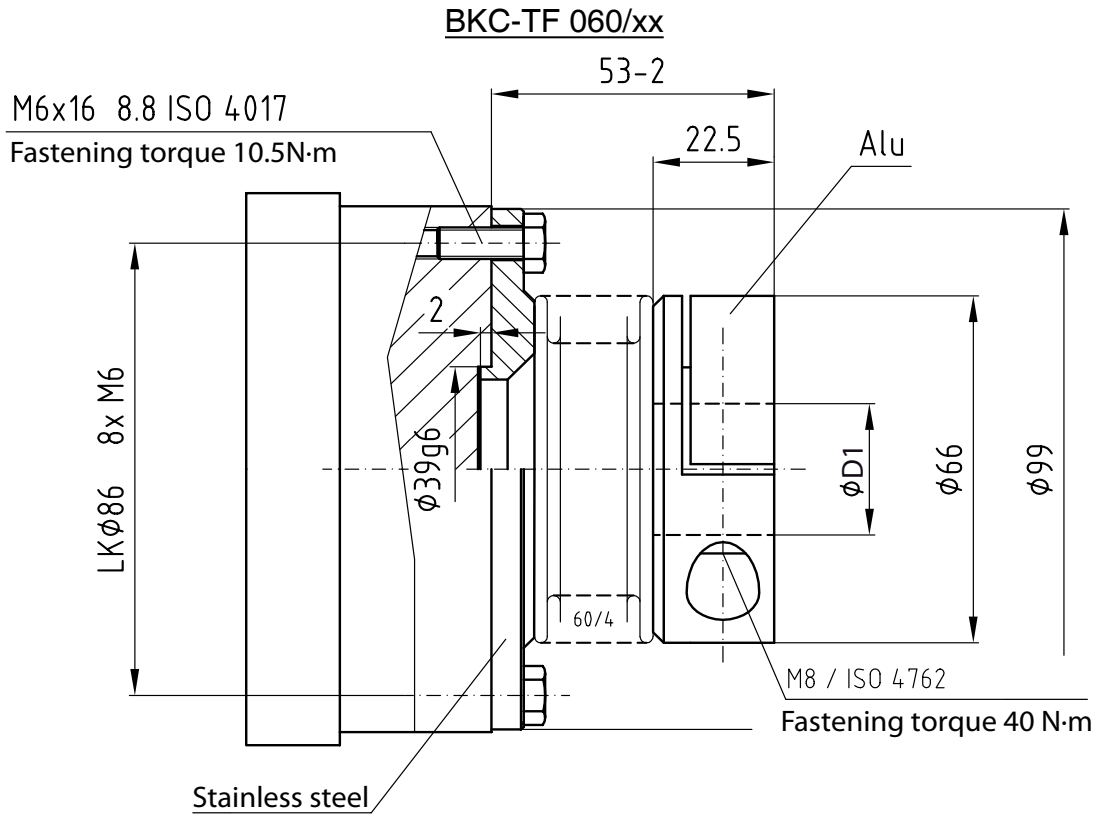

BKC-TF Series Bellow Couplings

FEATURES

- For use with Magtrol TF 309 - TF 312 and TF 213 -TF 215 Torque Flange Sensors
- Compact and light
- Easy to mount

DESIGN

- Balancing G 6.3 / ISO 1940
(G 2.5 is possible on request for higher speed)
- Aluminium and stainless steel construction

TF 310 with BKC 060

RATINGS

Coupling Model	For Torque Model	Rated Torque	Rated Torque Coupling	Max. Torque Coupling With Key	Torsional Stiffness	Moment of Inertia	Misalignment		Max. Speed G 6.3	Max. Speed G 2.5	ØD1 H7
							Axial	Radial			
	TF	N·m	N·m	N·m	N·m/rad	kg·m ²	mm	mm	rpm	rpm	mm
BKC-TF 60/xx	TF 309	20	100	200	9.31E+4	0.534E-3	0.5	0.1	10000	17000	14-35
BKC-TF 60/xx	TF 310	50	100	200	9.31E+4	0.534E-3	0.5	0.1	10000	17000	14-35
BKC-TF 150/xx	TF 311	100	200	400	4.02E+5	1.28E-3	0.5	0.1	6000	17000	19-42
BKC-TF 150/xx	TF 312	200	200	400	4.02E+5	1.28E-3	0.5	0.1	6000	17000	19-42
BKC-TF 800/xx	TF 213	500	500	1000	1.94E+6	12.7E-3	0.5	0.1	4500	13000	40-75
BKC-TF 800/xx	TF 214	1000	1000	2000	1.94E+6	12.7E-3	0.5	0.1	4500	13000	40-75
BKC-TF 1500/xx	TF 215	2000	2000	4000	5.40E+6	78.33E-3	0.5	0.1	3000	10000	50-80

BELLOW COUPLING FOR TF 309-TF 310 SENSORS

BELLOW COUPLING FOR TF 311 & TF 312 SENSORS

BELLOW COUPLING FOR TF 213-TF 214 SENSORS

BKC-TF 800/xx

BELLOW COUPLING FOR TF 215 SENSORS

BKC-TF 1500/xx

TF Torque Flange Sensor	R+W Bellow coupling	Housing diameter D1 - H7 [mm]
TF 309 and TF 310	BKC-TF 060/xx	14 - 35
TF 311 and TF 312	BKC-TF 150/xx	19 - 42
TF 213 and TF 214	BKC-TF 800/xx	40 - 75
TF 215	BKC-TF 1500/xx	50 - 80