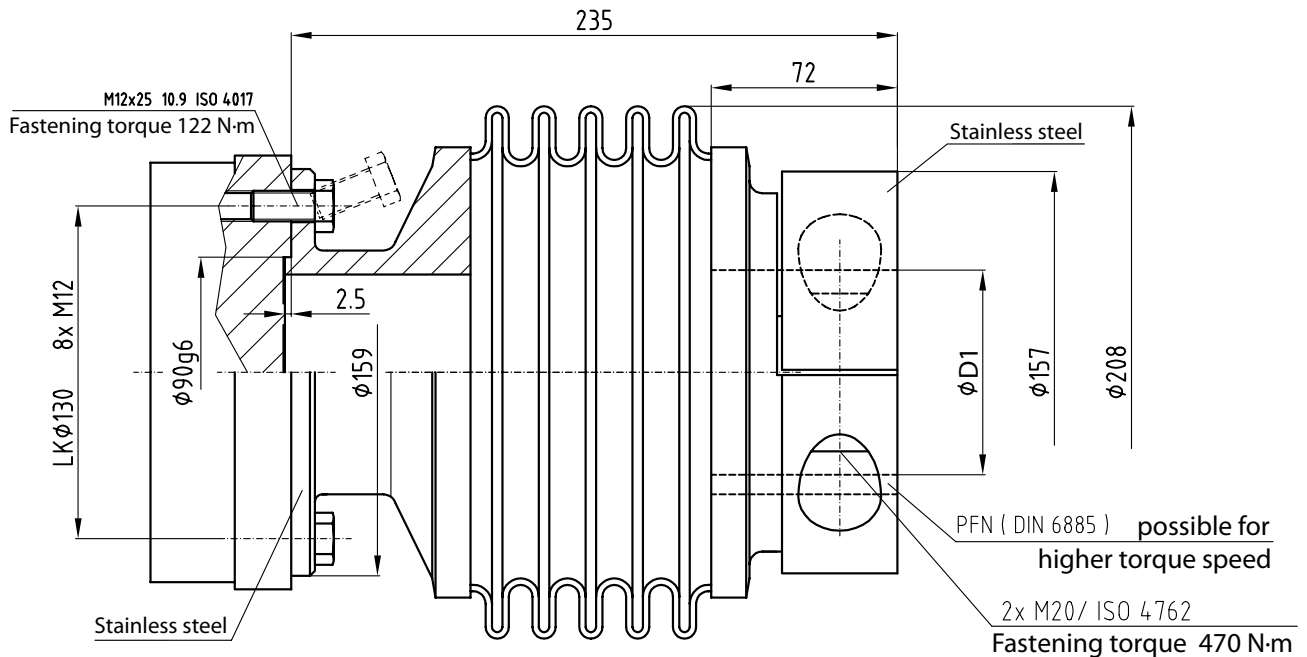

TF 310 with BKC 060

RATINGS

Coupling Model	For Torque Model	Rated Torque	Rated Torque Coupling	Max. Torque Coupling With Key	Torsional Stiffness	Moment of Inertia	Misalignment		Max. Speed G 6.3	Max. Speed G 2.5	ØD1 H7
							Axial	Radial			
	TF	N·m	N·m	N·m	N·m/rad	kg·m ²	mm	mm	rpm	rpm	mm
BKC-TF 60/xx	TF 309	20	100	200	9.31E+4	0.534E-3	0.5	0.1	10000	17000	14-35
BKC-TF 60/xx	TF 310	50	100	200	9.31E+4	0.534E-3	0.5	0.1	10000	17000	14-35
BKC-TF 150/xx	TF 311	100	200	400	4.02E+5	1.28E-3	0.5	0.1	6000	17000	19-42
BKC-TF 150/xx	TF 312	200	200	400	4.02E+5	1.28E-3	0.5	0.1	6000	17000	19-42
BKC-TF 800/xx	TF 213	500	500	1000	1.94E+6	12.7E-3	0.5	0.1	4500	13000	40-75
BKC-TF 800/xx	TF 214	1000	1000	2000	1.94E+6	12.7E-3	0.5	0.1	4500	13000	40-75
BKC-TF 1500/xx	TF 215	2000	2000	4000	5.40E+6	78.33E-3	0.5	0.1	3000	10000	50-80

BELLOW COUPLING FOR TF 309-TF 310 SENSORS

BELLOW COUPLING FOR TF 311 & TF 312 SENSORS

BELLOW COUPLING FOR TF 213-TF 214 SENSORS

BKC-TF 800/xx

BELLOW COUPLING FOR TF 215 SENSORS

BKC-TF 1500/xx

TF Torque Flange Sensor	R+W Bellow coupling	Housing diameter D1 - H7 [mm]
TF 309 and TF 310	BKC-TF 060/xx	14 - 35
TF 311 and TF 312	BKC-TF 150/xx	19 - 42
TF 213 and TF 214	BKC-TF 800/xx	40 - 75
TF 215	BKC-TF 1500/xx	50 - 80